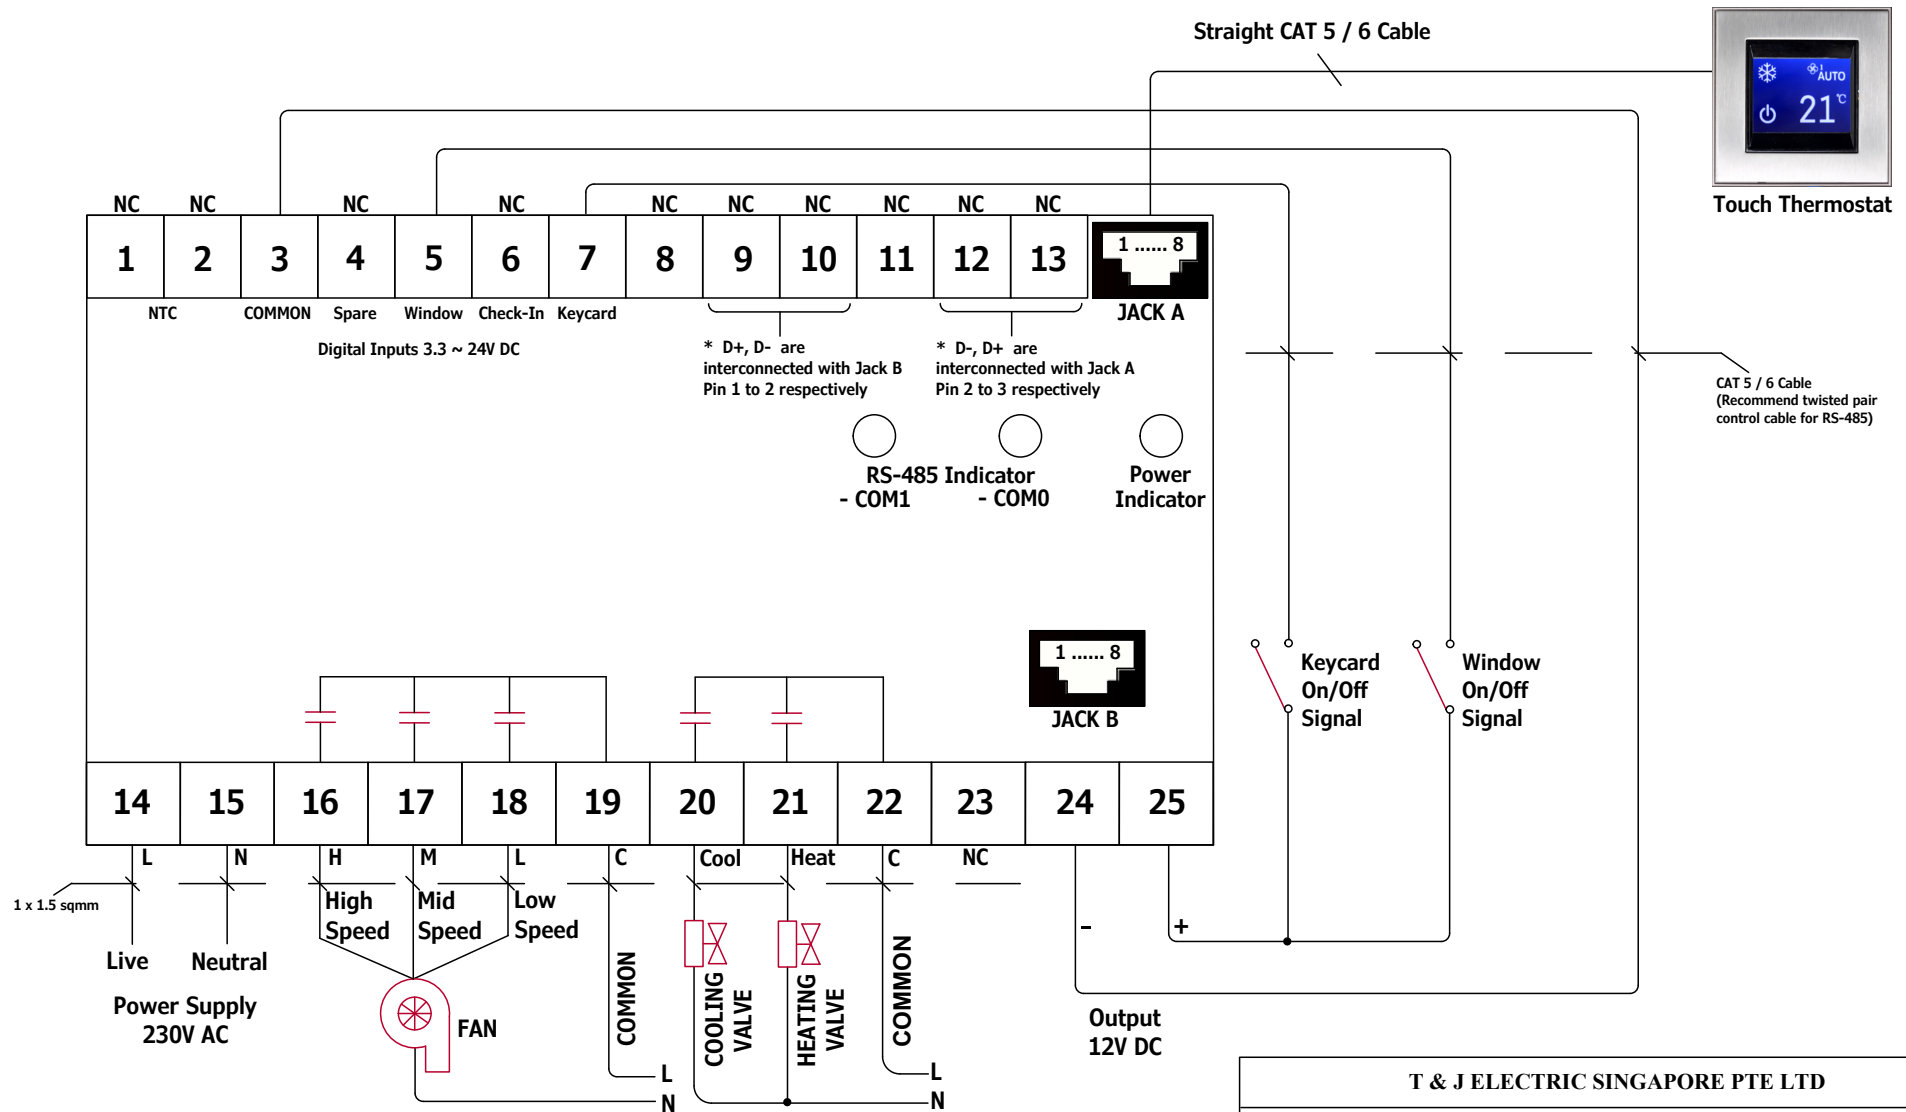

DL-B32C Wiring Diagram

Note: (1) NC – No Connection
 (2) -||- Single-Pole Single-Throw Relay, Normally-Open (SPST-NO)

T & J ELECTRIC SINGAPORE PTE LTD			
DL-B32C DIGITAL FCU CONTROLLER WIRING CONNECTION			
Draw by:	Lee	Date :	7/6/2017
Checked by:		Rev :	V1.1
Drawing No :	01/02		
Drawing title :	T&J DL-B32C DIGITAL FCU CONTROLLER		

Sample Connection of Digital Inputs

Note: (1) NC – No Connection
 (2) -||- Single-Pole Single-Throw Relay, Normally-Open (SPST-NO)

T & J ELECTRIC SINGAPORE PTE LTD			
DL-B32C DIGITAL FCU CONTROLLER WIRING CONNECTION			
Draw by:	Lee	Date :	7/6/2017
Checked by:		Rev :	V1.1
Drawing No :	02/02		
Drawing title :	T&J DL-B32C DIGITAL FCU CONTROLLER		