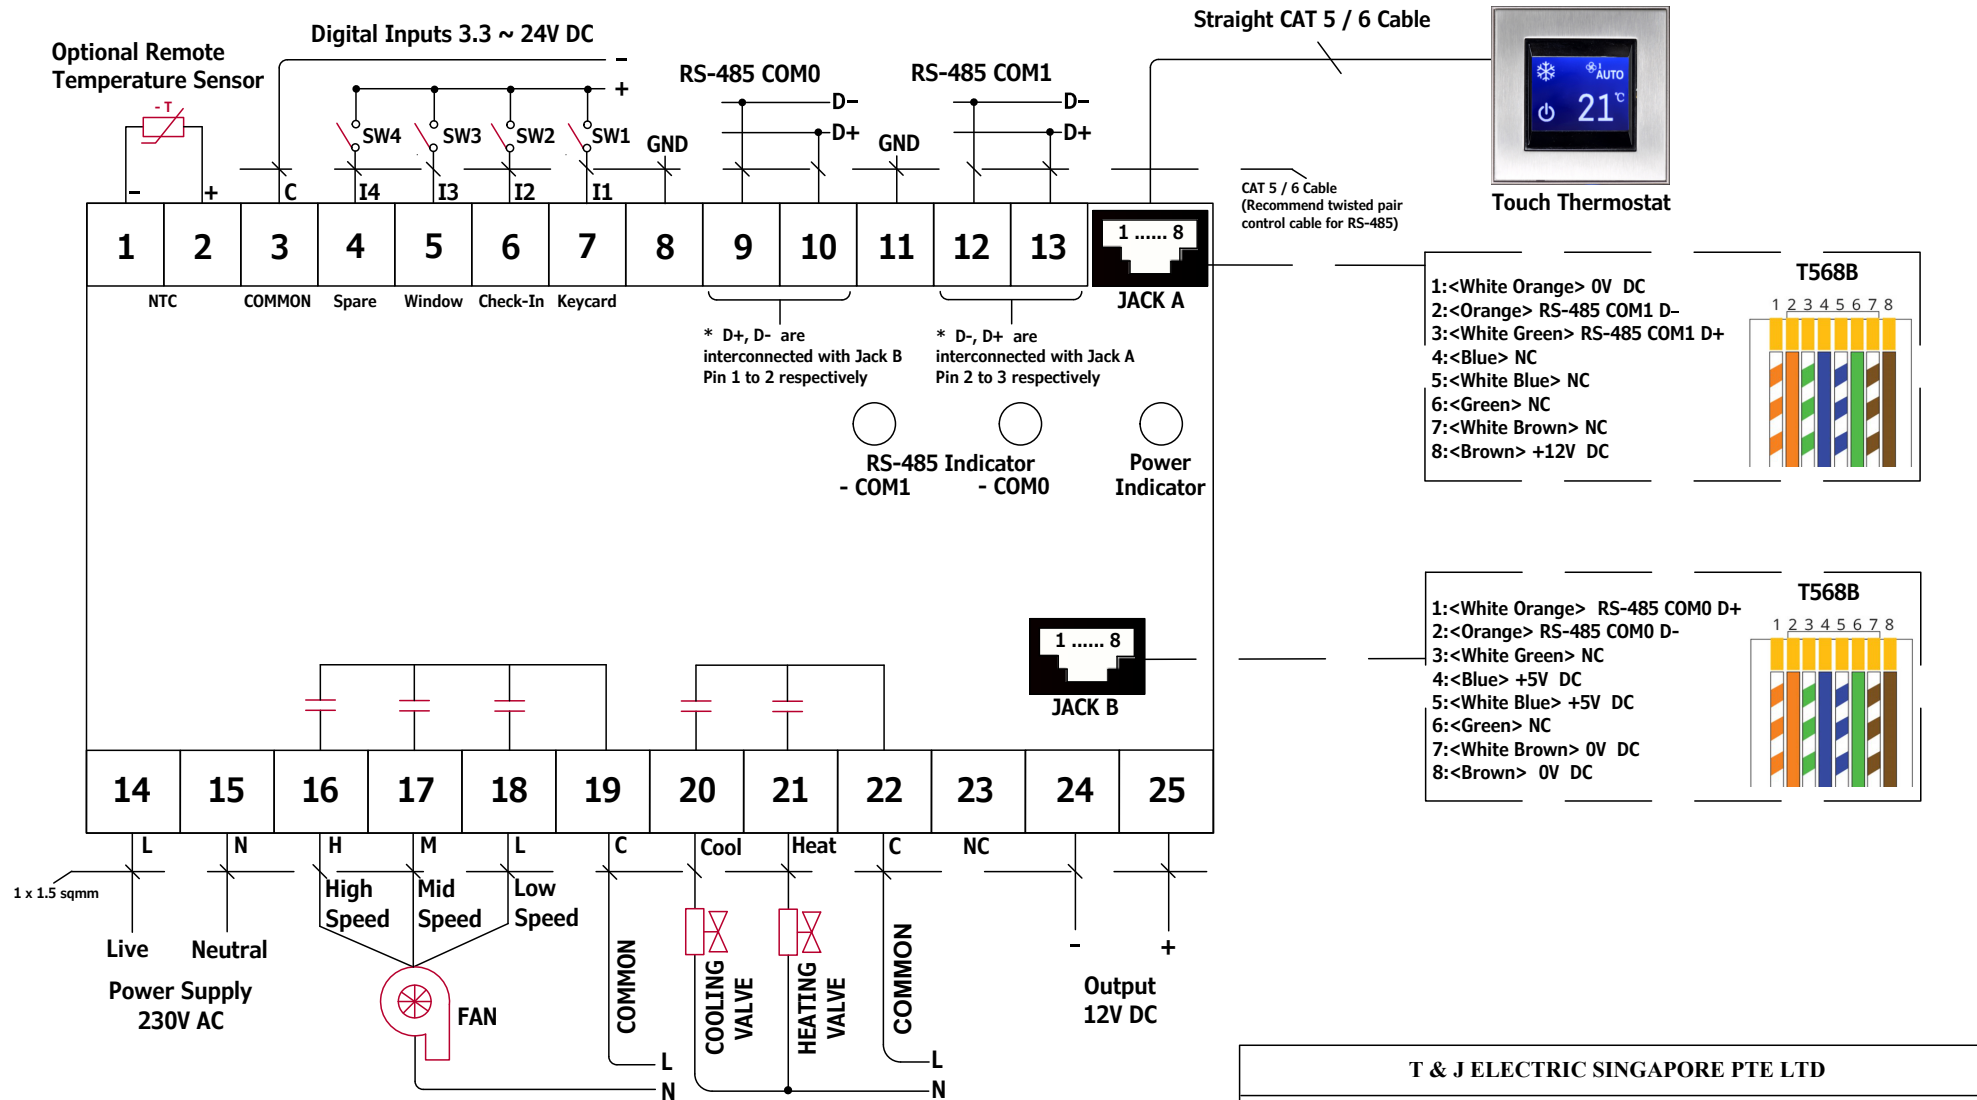

DL-B32C Wiring Diagram

Note: (1) NC – No Connection
 (2) -||- Single-Pole Single-Throw Relay, Normally-Open (SPST-NO)

T & J ELECTRIC SINGAPORE PTE LTD			
DL-B32C DIGITAL FCU CONTROLLER WIRING CONNECTION			
Draw by:	Lee	Date :	7/6/2017
Checked by:		Rev :	V1.1
Drawing No :	01/02		
Drawing title :	T&J DL-B32C DIGITAL FCU CONTROLLER		

Sample Connection of Digital Inputs

Note: (1) NC – No Connection
 (2) -||- Single-Pole Single-Throw Relay, Normally-Open (SPST-NO)

T & J ELECTRIC SINGAPORE PTE LTD			
DL-B32C DIGITAL FCU CONTROLLER WIRING CONNECTION			
Draw by:	Lee	Date :	7/6/2017
Checked by:		Rev :	V1.1
Drawing No :	02/02		
Drawing title :	T&J DL-B32C DIGITAL FCU CONTROLLER		